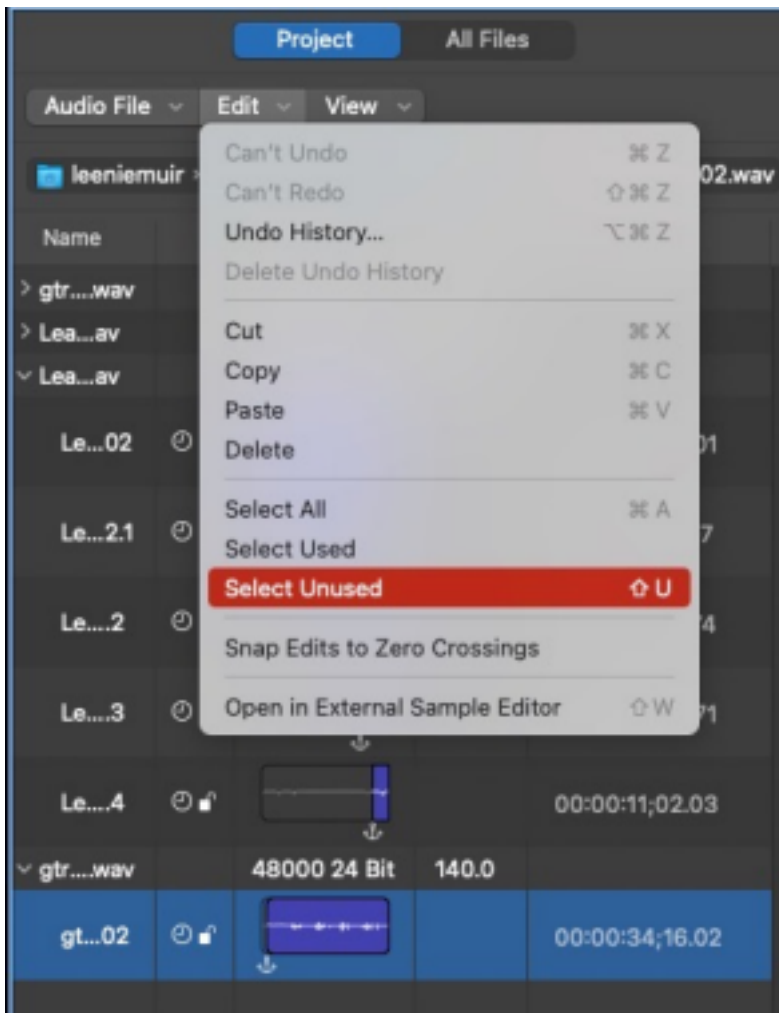

Delete | Clean | Consolidate