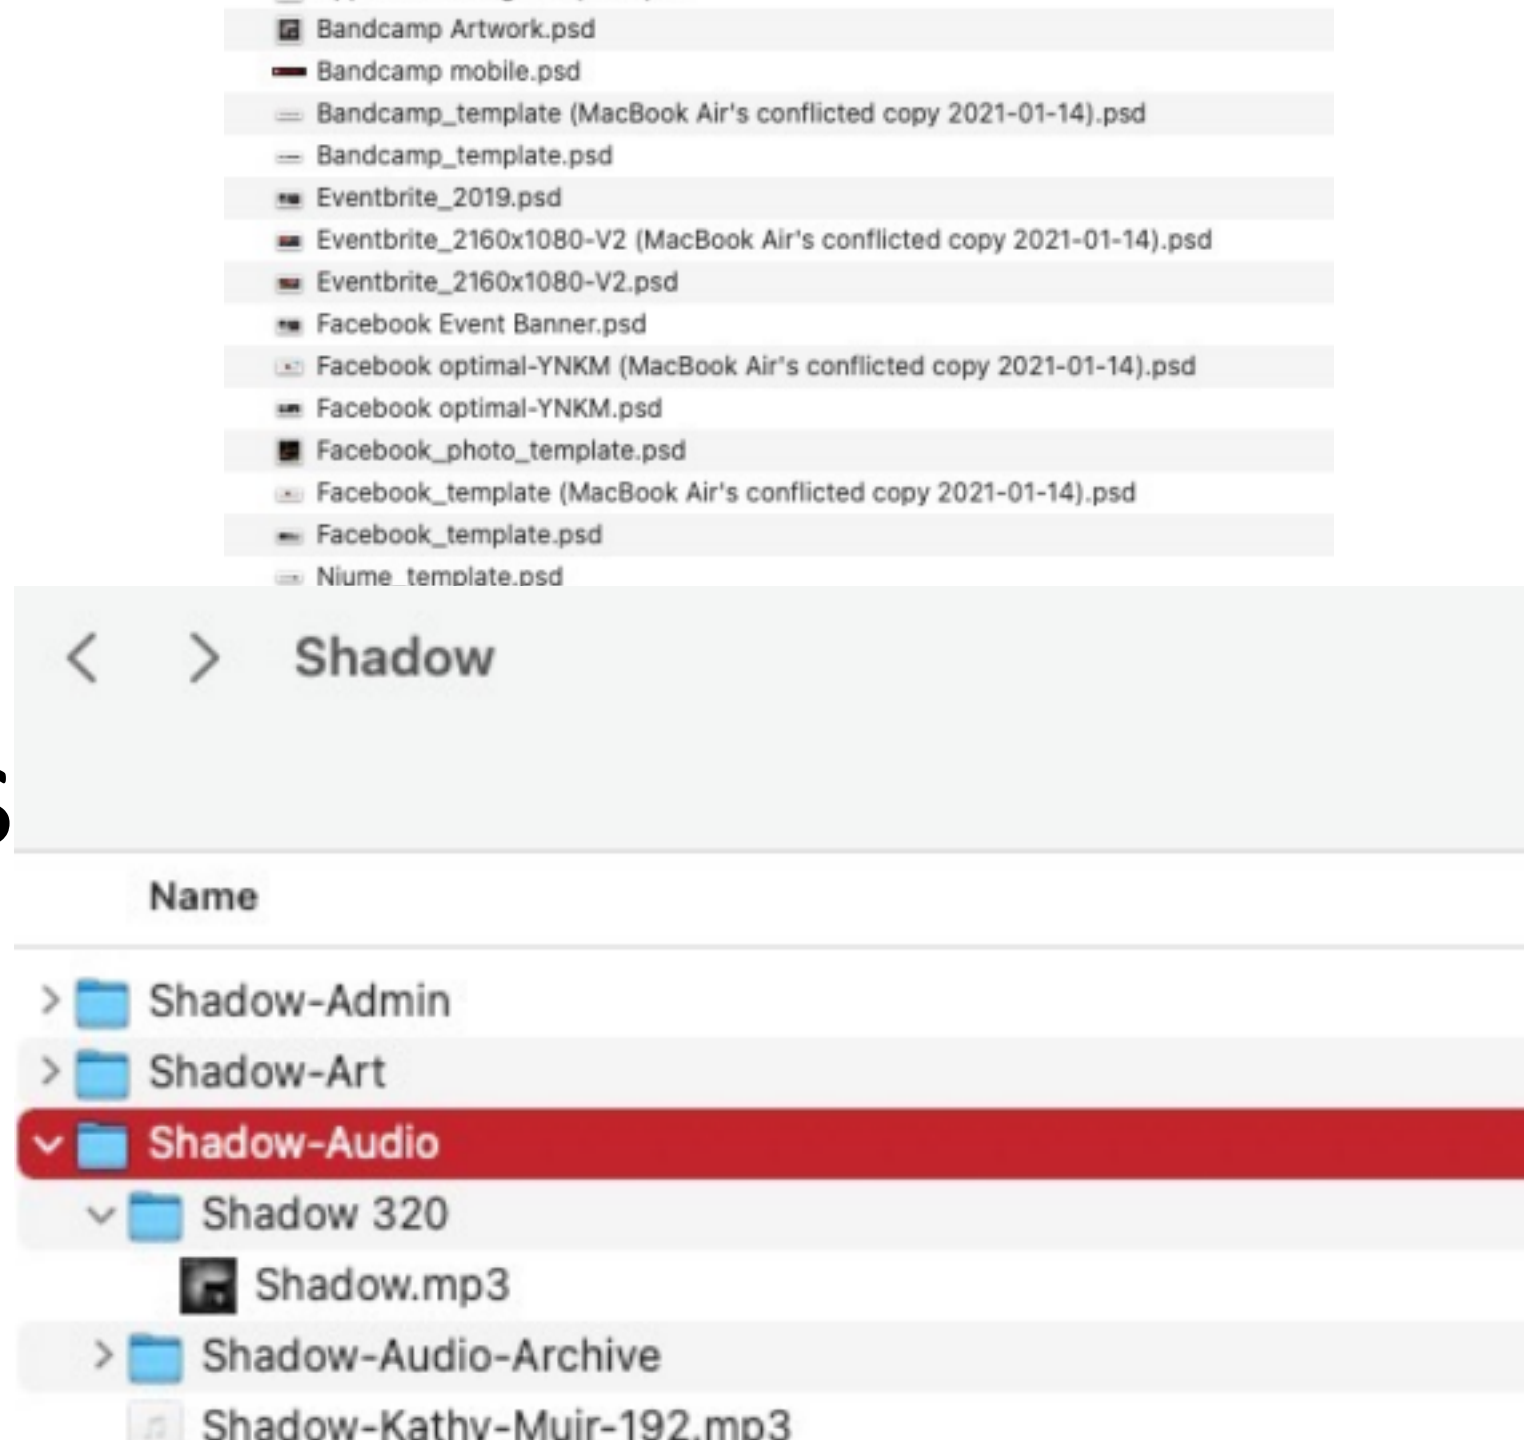

Social Media Templates

Audio